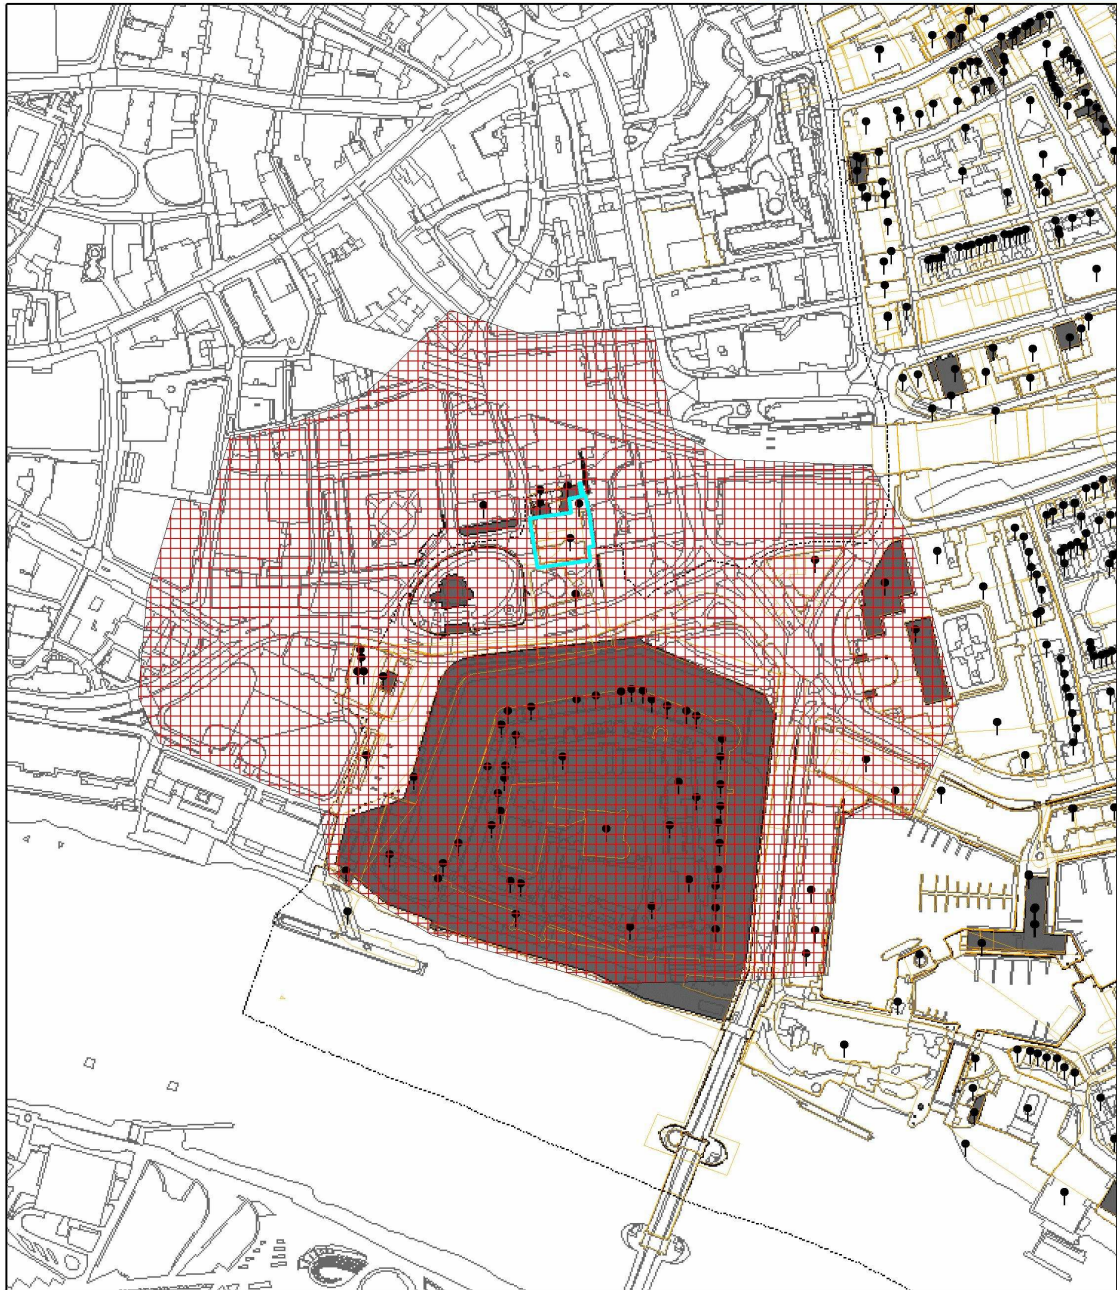

# Planning Application Site Map

-  Planning Application Site Boundary
-  Other Planning Applications
-  Consultation Area
-  Land Parcel Address Point

This map is based upon Ordnance Survey material with the permission of Ordnance Survey on behalf of the Controller of Her Majesty's Stationery Office © Crown copyright. Unauthorised reproduction infringes Crown copyright and may lead to prosecution or civil proceedings. London Borough of Tower Hamlets 100019288, 2010.